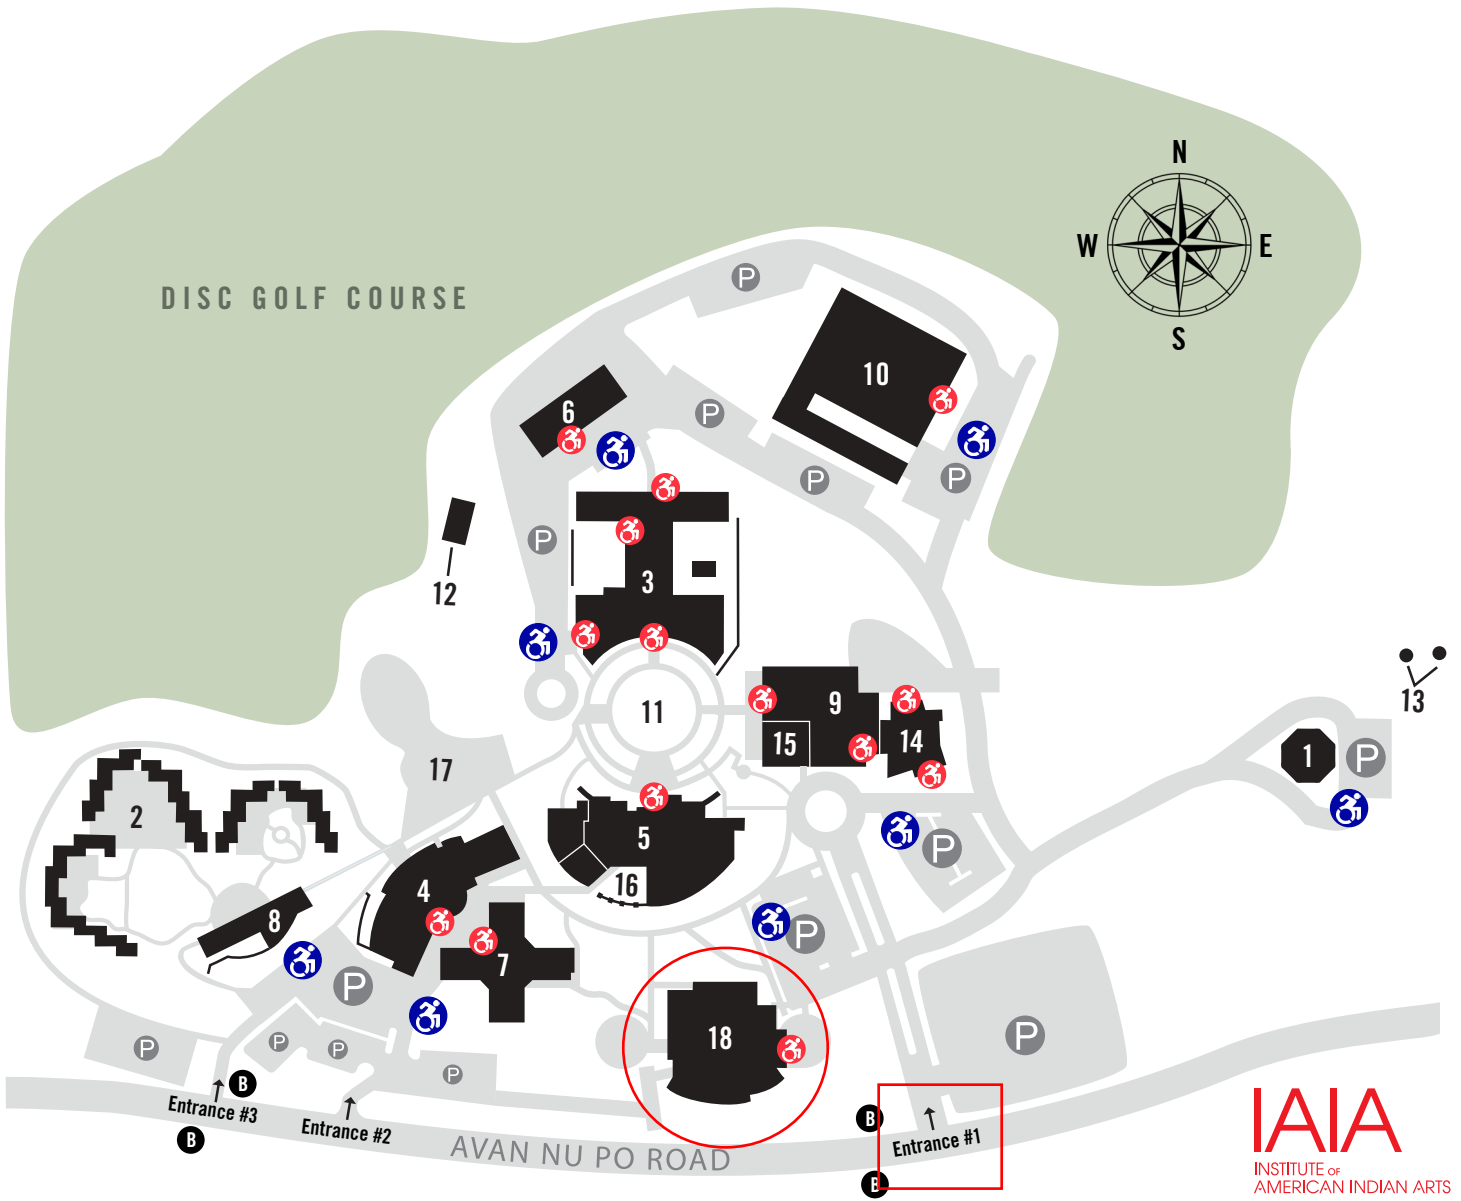

NOTE: Please check the AIHEC website for any updates.
 Last Updated: 06/19/19

DIRECTIONS: From Interstate 25, exit Highway 14, head **South** on Highway 14, turn **left** on Rancho Viejo Blvd., turn **right** on Avenida Del Sur, turn **left** on Avon Nu Po Road, turn **left** into entrances #1, #2, or #3, arrive at IAIA Campus.

KEY	LOCATION	KEY	LOCATION
1	Hogan	12	Green House
2	Family Housing	13	Sweat Lodges
3	Academic Building	14	Lloyd Kiva New Welcome Center
4	Center for Lifelong Education and Cafe	15	Digital Dome
5	Library and Technology Building	16	Haozous Garden
6	Facilities	17	Land-Grant Garden
7	Residence Center	18	Performing Arts and Fitness Center
8	Student Union Building	P	Parking
9	Ells Science and Technology Building	B	City of Santa Fe Bus Stop
10	Allan Houser Haozous Sculpture and Foundry	♿	Accessible Parking
11	Dance Circle	♿	Accessible Building Entrance