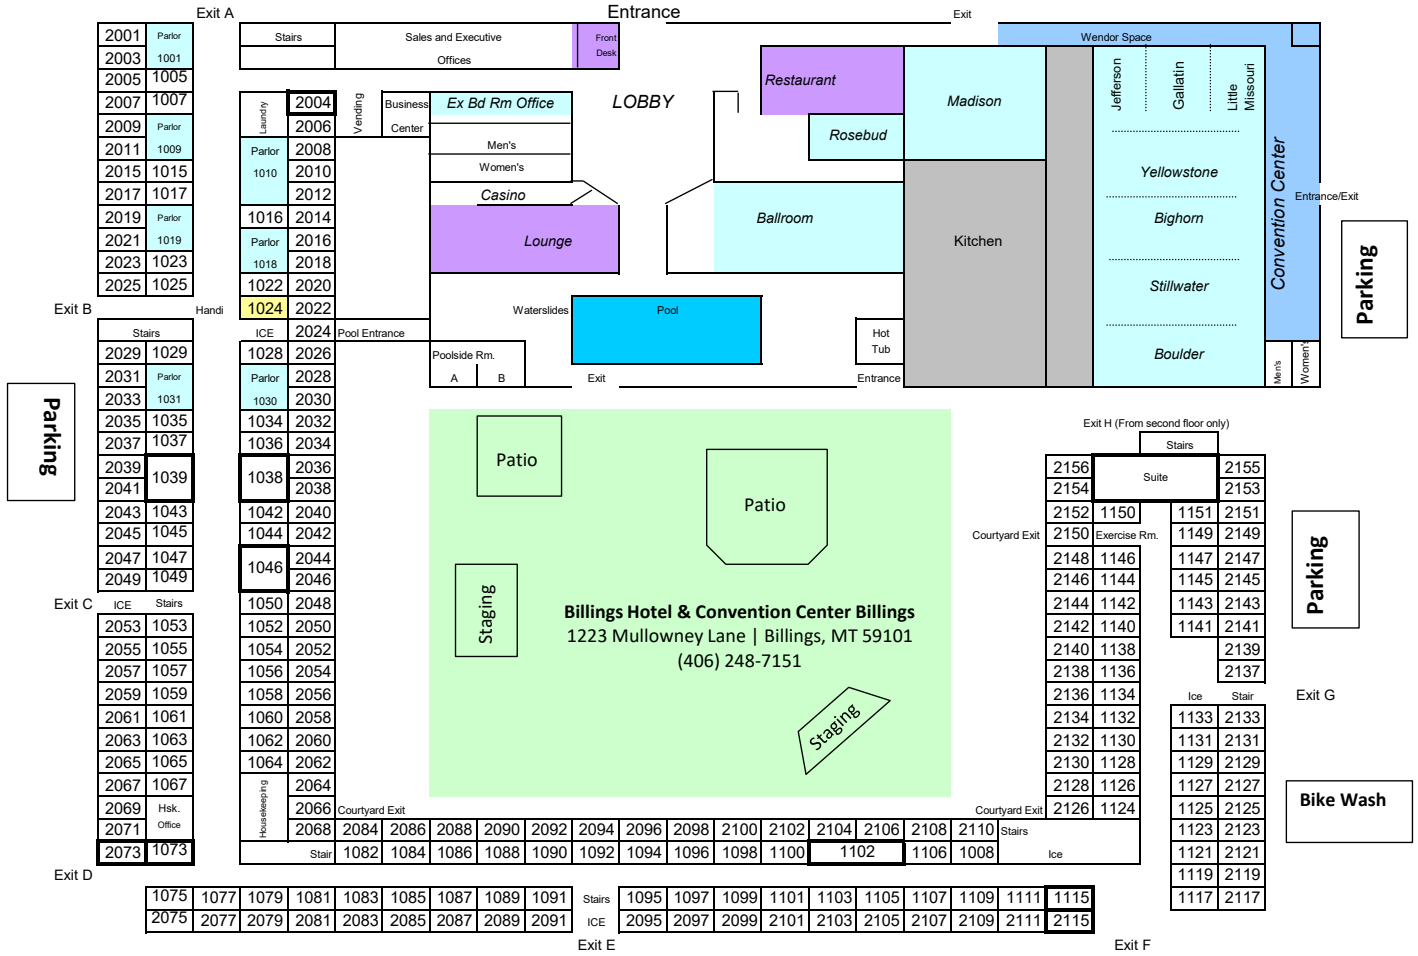

Hotel Layout

Rooms 1001 to 1151 are on the first floor & Rooms 2001 to 2156 are on the second floor.

Soda Machines are located at Exit A, B, C, D, E, F, G - First Floor and Second Floor
Ice Machines on first floor are located at Exit B, C & G, second floor are located at Exit E

Parking