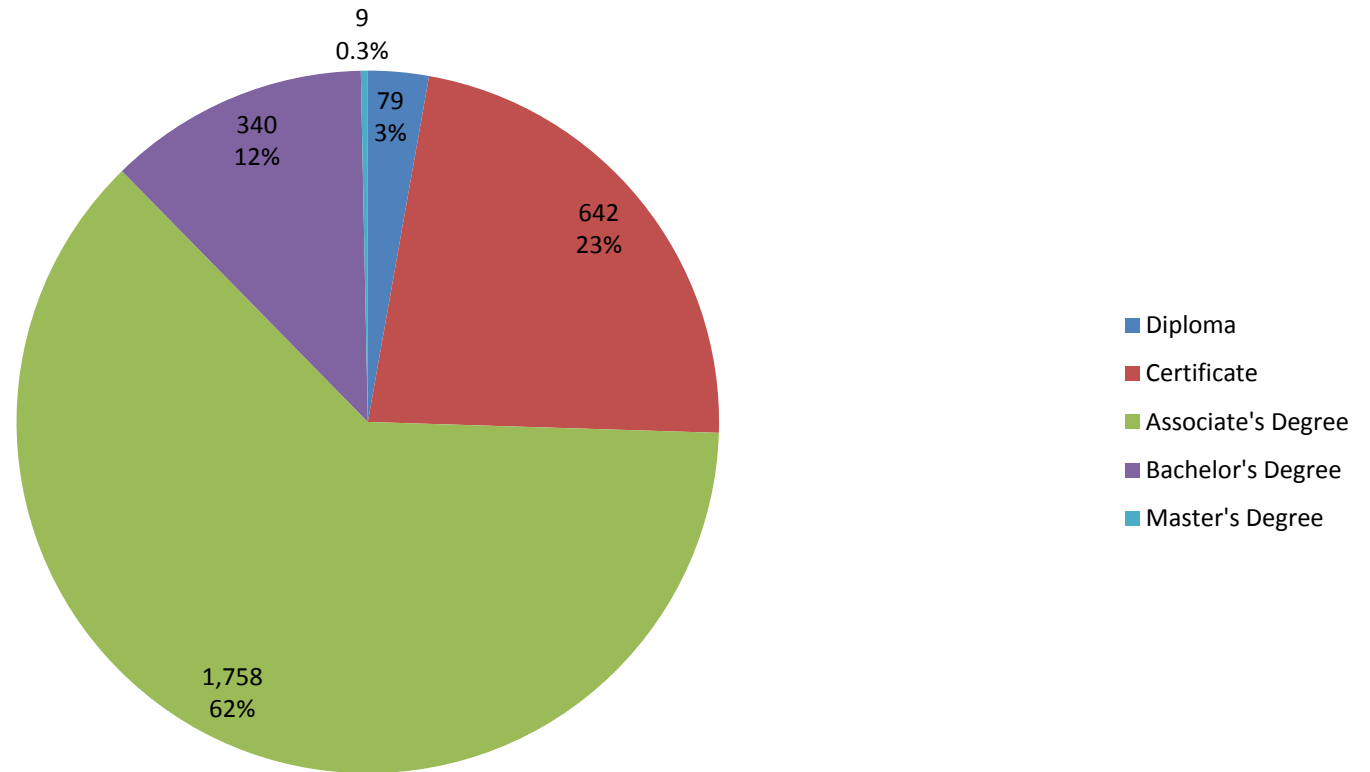

Tribal Colleges and Universities  
Graduation by Completion Type, AY 2013-14

Completion Type	Total
Diploma	79
Certificate	642
Associate's Degree	1,758
Bachelor's Degree	340
Master's Degree	9
<b>TOTAL</b>	<b>2,828</b>

Tribal Colleges and Universities  
 Graduation by Completion Type, AY 2013-14

Graduation by Gender and Ethnicity