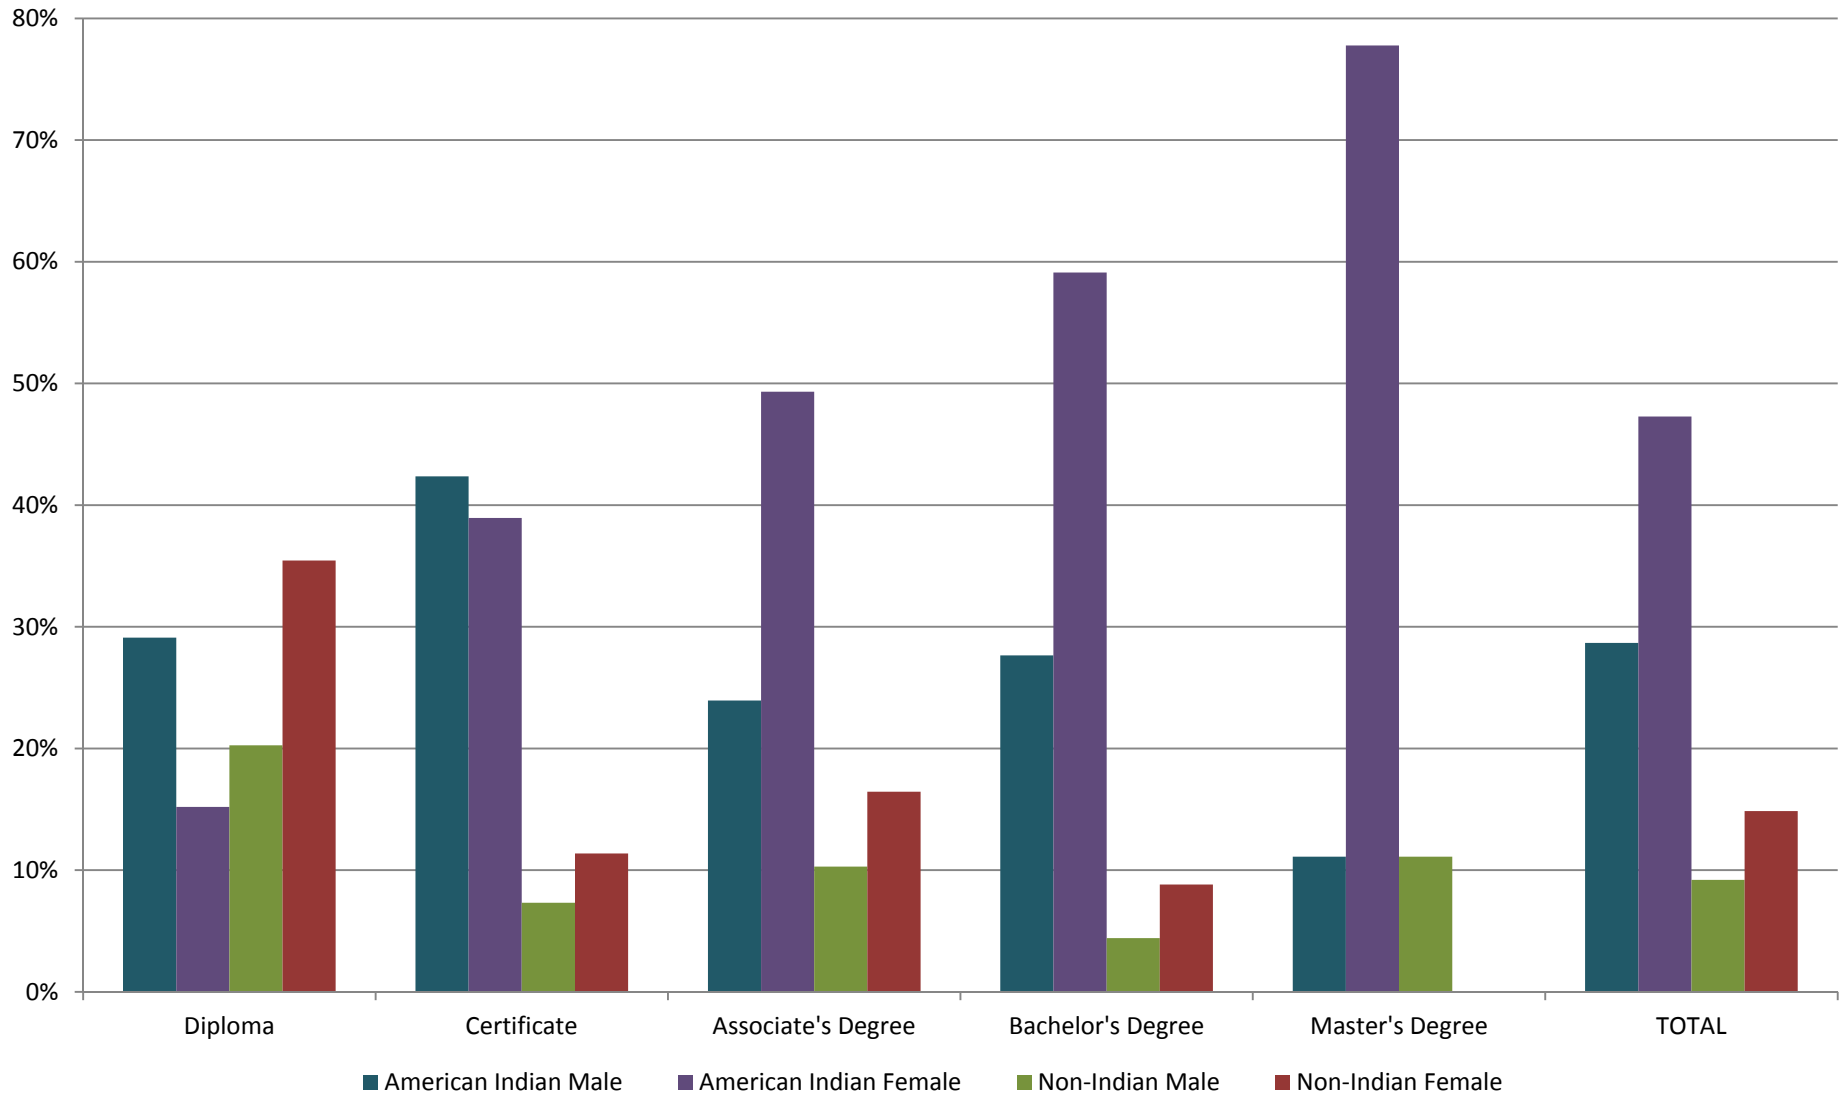

Tribal Colleges and Universities  
Graduation by Completion Type, AY 2013-14

Completion Type	Total
Diploma	79
Certificate	642
Associate's Degree	1,758
Bachelor's Degree	340
Master's Degree	9
<b>TOTAL</b>	<b>2,828</b>

Tribal Colleges and Universities  
 Graduation by Completion Type, AY 2013-14

Graduation by Gender and Ethnicity